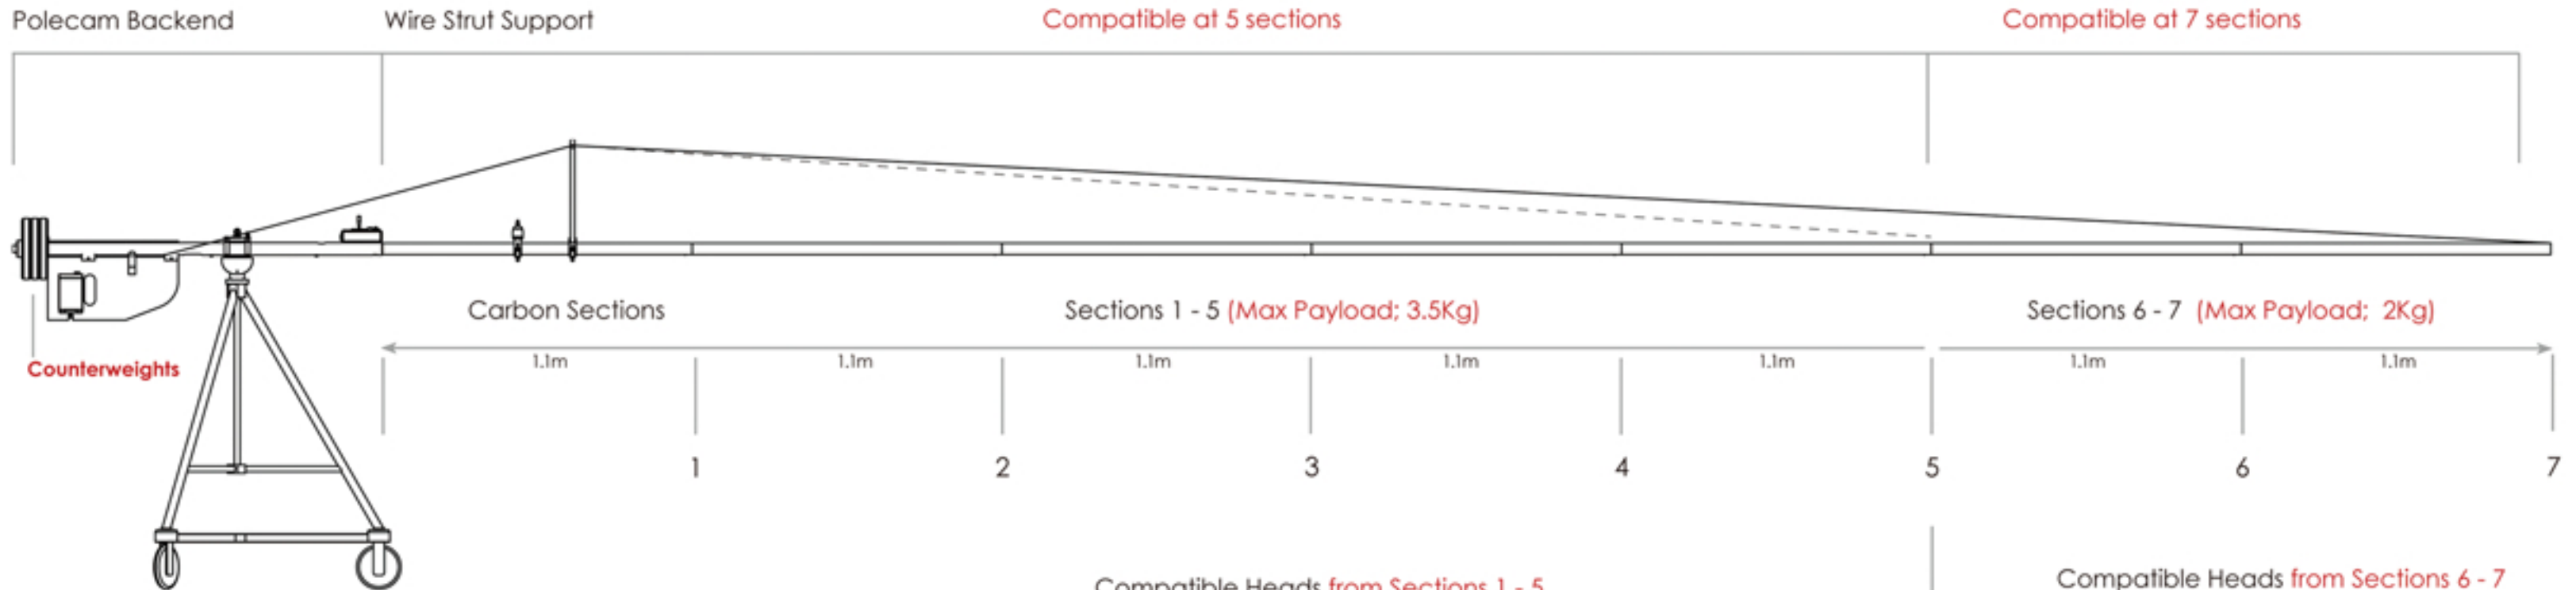

NKL

検索

Polecam Starter Pack (PSP/PSP+) Counterweight & Wire Strut Support Guide

Counterweight Loading Guide

Product Code	Description	MAX Payload - 3.5Kg (as recommended by Polecam)					MAX Payload - 2Kg (as recommended by Polecam)	
		1 Carbon Section	2 Carbon Sections	3 Carbon Sections	4 Carbon Sections	5 Carbon Sections	6 Carbon Sections	7 Carbon Sections
PR 012/017	PSP/PSP+ with Long Head	7	15	25	35	45	N/A	N/A
PR 010/015	PSP/PSP+ with Wide Head	7	15	25	35	45	N/A	N/A
PR 011/016	PSP/PSP+ with Narrow Head	7	15	25	35	42	40	50
PR 040	PSP/PSP+ with BB Head	5	12	30	30	37	40	45
PR 030	PSP/PSP+ with FishFace	5	12	15	17	22	30	36