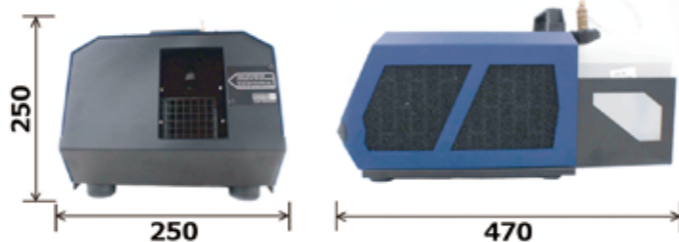

### レンタル料金

1day	¥13,200 (税抜¥12,000)
------	---------------------

▶PDFで詳しく

Look  
Solutions  
Top machines made in Germany

Antari